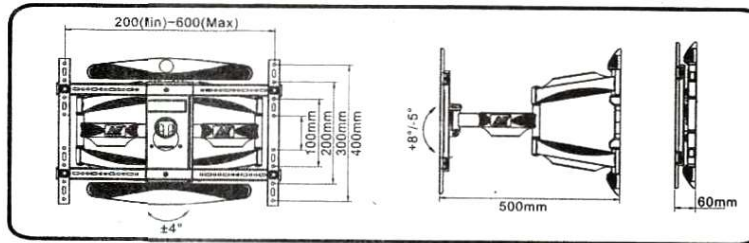

FORCE

MODELO: P65
SOPORTE TV
32" A 85"

- A - (M5x25)-4pcs
- B - (M6x25)-4pcs
- C - (M8x30)-4pcs
- D - (7x70)-6pcs
- E - (Φ10×Φ7×66)-6pcs
- F - (Φ15×Φ8.2×10)-4pcs
- G - (Φ13×Φ6.2×1.5)-4pcs
- H - (10mm)-1pcs
- I - (M6x8)-2pcs
- J - (M6x20)-4pcs
- K - (M6)-4pcs
- L - (M8x45)-4pcs